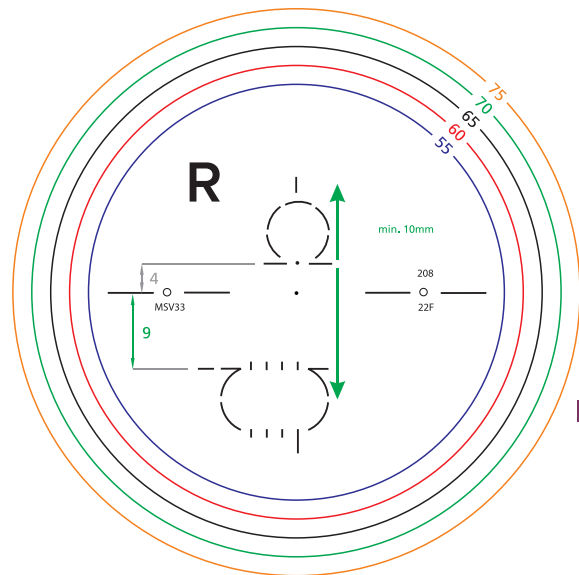

22F = Front Add. 2.25

2B = Back Add. 2.25

2W = Worn Add. 2.25

208 = Design Ref #

11-12 mm

Engraving: MSV
Corridors: 11-16mm
Min. Fitting Height:
Personalized to frame
14mm

E.g. MSV13
Design: MyStyle 2
Corridor: 11mm
Material: 1.60

Corridors / Materials

(in mm)	11	12
1.50	11	21
1.53	1X	2X
1.60	13	23
1.67	15	25
1.74	17	27

MYSTYLE

13-14-15-16 mm

Engraving: MSV
Corridors: 11-16mm
Min. Fitting Height:
Personalized to frame
14mm

E.g. MSV13
Design: MyStyle 2
Corridor: 11mm
Material: 1.60

Corridors / Materials

(in mm)	13	14	15	16
1.50	31	41	51	61
1.53	3X	4X	5X	6X
1.60	33	43	53	63
1.67	35	45	55	65
1.74	37	47	57	67

22F = Front Add. 2.25

2B = Back Add. 2.25

2W = Worn Add. 2.25

208 = Design Ref #