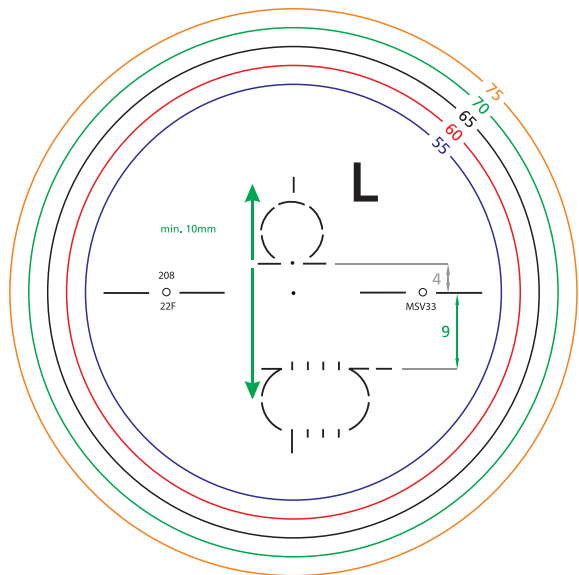

22F = Front Add. 2.25

2B = Back Add. 2.25

2W = Worn Add. 2.25

208 = Design Ref #

11-12 mm

Engraving: MSV
Corridors: 11-16mm
Min. Fitting Height:
Personalized to frame
14mm

E.g. MSV13
Design: MyStyle 2
Corridor: 11mm
Material: 1.60

Corridors / Materials

(in mm)	11	12
1.50	11	21
1.53	1X	2X
1.60	13	23
1.67	15	25
1.74	17	27

MYSTYLE

13-14-15-16 mm

Engraving: MSV
Corridors: 11-16mm
Min. Fitting Height:
Personalized to frame
14mm

E.g. MSV13
Design: MyStyle 2
Corridor: 11mm
Material: 1.60

Corridors / Materials

(in mm)	13	14	15	16
1.50	31	41	51	61
1.53	3X	4X	5X	6X
1.60	33	43	53	63
1.67	35	45	55	65
1.74	37	47	57	67

22F = Front Add. 2.25

2B = Back Add. 2.25

2W = Worn Add. 2.25

208 = Design Ref #