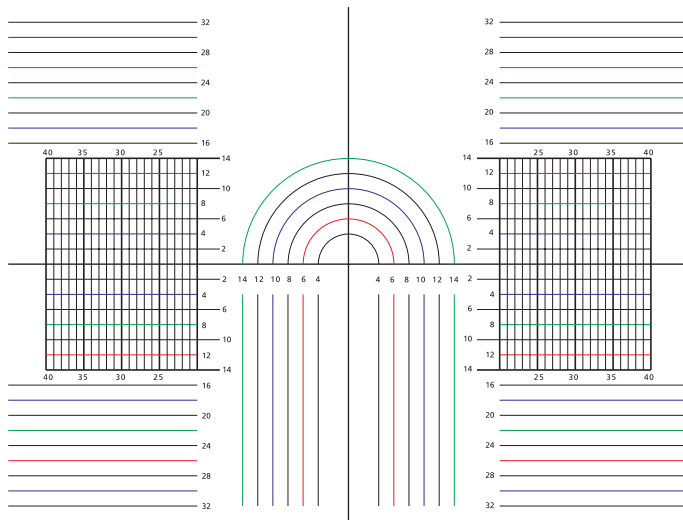

22F = Front Add. 2.25

2B = Back Add. 2.25

2W = Worn Add. 2.25

208 = Design Ref #

11-12 mm

Engraving: MSV
Corridors: 11-16mm
Min. Fitting Height:
Personalized to frame
14mm

E.g. MSV13
Design: MyStyle 2
Corridor: 11mm
Material: 1.60

Corridors / Materials

(in mm)	11	12
1.50	11	21
1.53	1X	2X
1.60	13	23
1.67	15	25
1.74	17	27

MYSTYLE

13-14-15-16 mm

Engraving: MSV
Corridors: 11-16mm
Min. Fitting Height:
Personalized to frame
14mm

E.g. MSV13
Design: MyStyle 2
Corridor: 11mm
Material: 1.60

Corridors / Materials

(in mm)	13	14	15	16
1.50	31	41	51	61
1.53	3X	4X	5X	6X
1.60	33	43	53	63
1.67	35	45	55	65
1.74	37	47	57	67

22F = Front Add. 2.25

2B = Back Add. 2.25

2W = Worn Add. 2.25

208 = Design Ref #