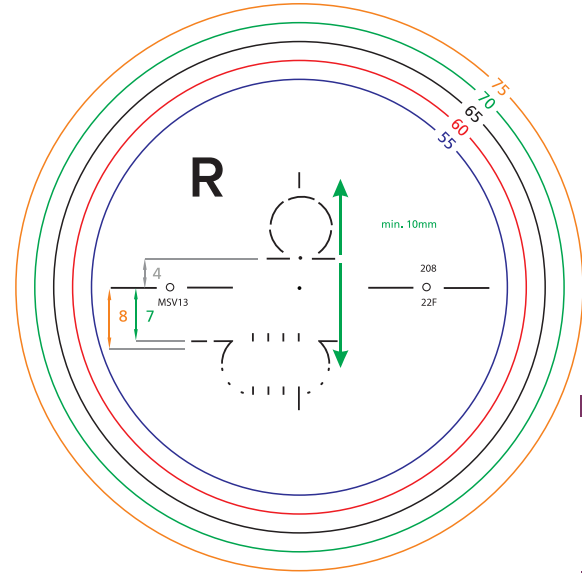

22F = Front Add. 2.25

2B = Back Add. 2.25

2W = Worn Add. 2.25

208 = Design Ref #

11-12 mm

Engraving: MSV
Corridors: 11-16mm
Min. Fitting Height:
Personalized to frame
14mm

E.g. MSV13
Design: MyStyle 2
Corridor: 11mm
Material: 1.60

Corridors / Materials

(in mm)	11	12
1.50	11	21
1.53	1X	2X
1.60	13	23
1.67	15	25
1.74	17	27

MYSTYLE

13-14-15-16 mm

Engraving: MSV
Corridors: 11-16mm
Min. Fitting Height:
Personalized to frame
14mm

E.g. MSV13
Design: MyStyle 2
Corridor: 11mm
Material: 1.60

Corridors / Materials

(in mm)	13	14	15	16
1.50	31	41	51	61
1.53	3X	4X	5X	6X
1.60	33	43	53	63
1.67	35	45	55	65
1.74	37	47	57	67

22F = Front Add. 2.25

2B = Back Add. 2.25

2W = Worn Add. 2.25

208 = Design Ref #